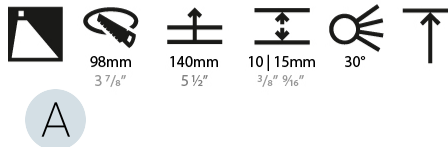

GENERAL

Series: Bioniq
Subseries: Bioniq Round Wallwash
Brand: Prolicht
Division: Architectural
Mounting Type: Recessed
Mounting Location: Ceiling
Subcategory: Downlight

PHYSICAL

Shape: Round
Diameter (mm): 107
Diameter (in): 4 3/16
Height (mm): 118
Height (in): 4 5/8
Ceiling Thickness (mm): 10 / 12.5 / 15
Ceiling Thickness (in): 3/8 or 1/2 or 9/16
Min. Recessing Depth (mm): 140
Min. Recessing Depth (in): 5 1/2
Light Distribution: Adjustable / Asymmetric
Weight (kg): 0.456
Weight (lbs): 1
Fixture Finish: SSR / BKV / CWI / CRY / HAB / UFT / ITA / RUA / FTG / MYG / LOD / PUS / FRO / FUP / KIA / POP / BLS / SPG / MEY / GOH / GUM / CHC / COM / ABZ / JAG / OBR / MOS / ROR
Fixture Material: Aluminum Die Cast
Cut-out Measurements: 98mm / 3 7/8"

ELECTRICAL

Lamp Type: LED (Zhaga Standard)
Total Output Wattage (W): 15
Dimming: Dali Dimming
Driver Included: No
Driver Location: Recessed Housing
Driver Type: Constant Current - 120Vac
Housing: See components
Input Voltage (V): 120
Constant Current (MA): 350

LED

Number of LEDs: 1
Color Temperature (°K): Warm Dim
Max. Delivered Lumen (lm): 850
Nominal Lumen (lm): 1140
CRI: >90 CRI
Lamp Life (hrs): 50000

OPTICAL

Reflector: 20 / 40 / 60
Adjustability: Fixed

RATINGS AND CERTIFICATIONS

Certified By: Certified for North American Standards
IP rating: IP20